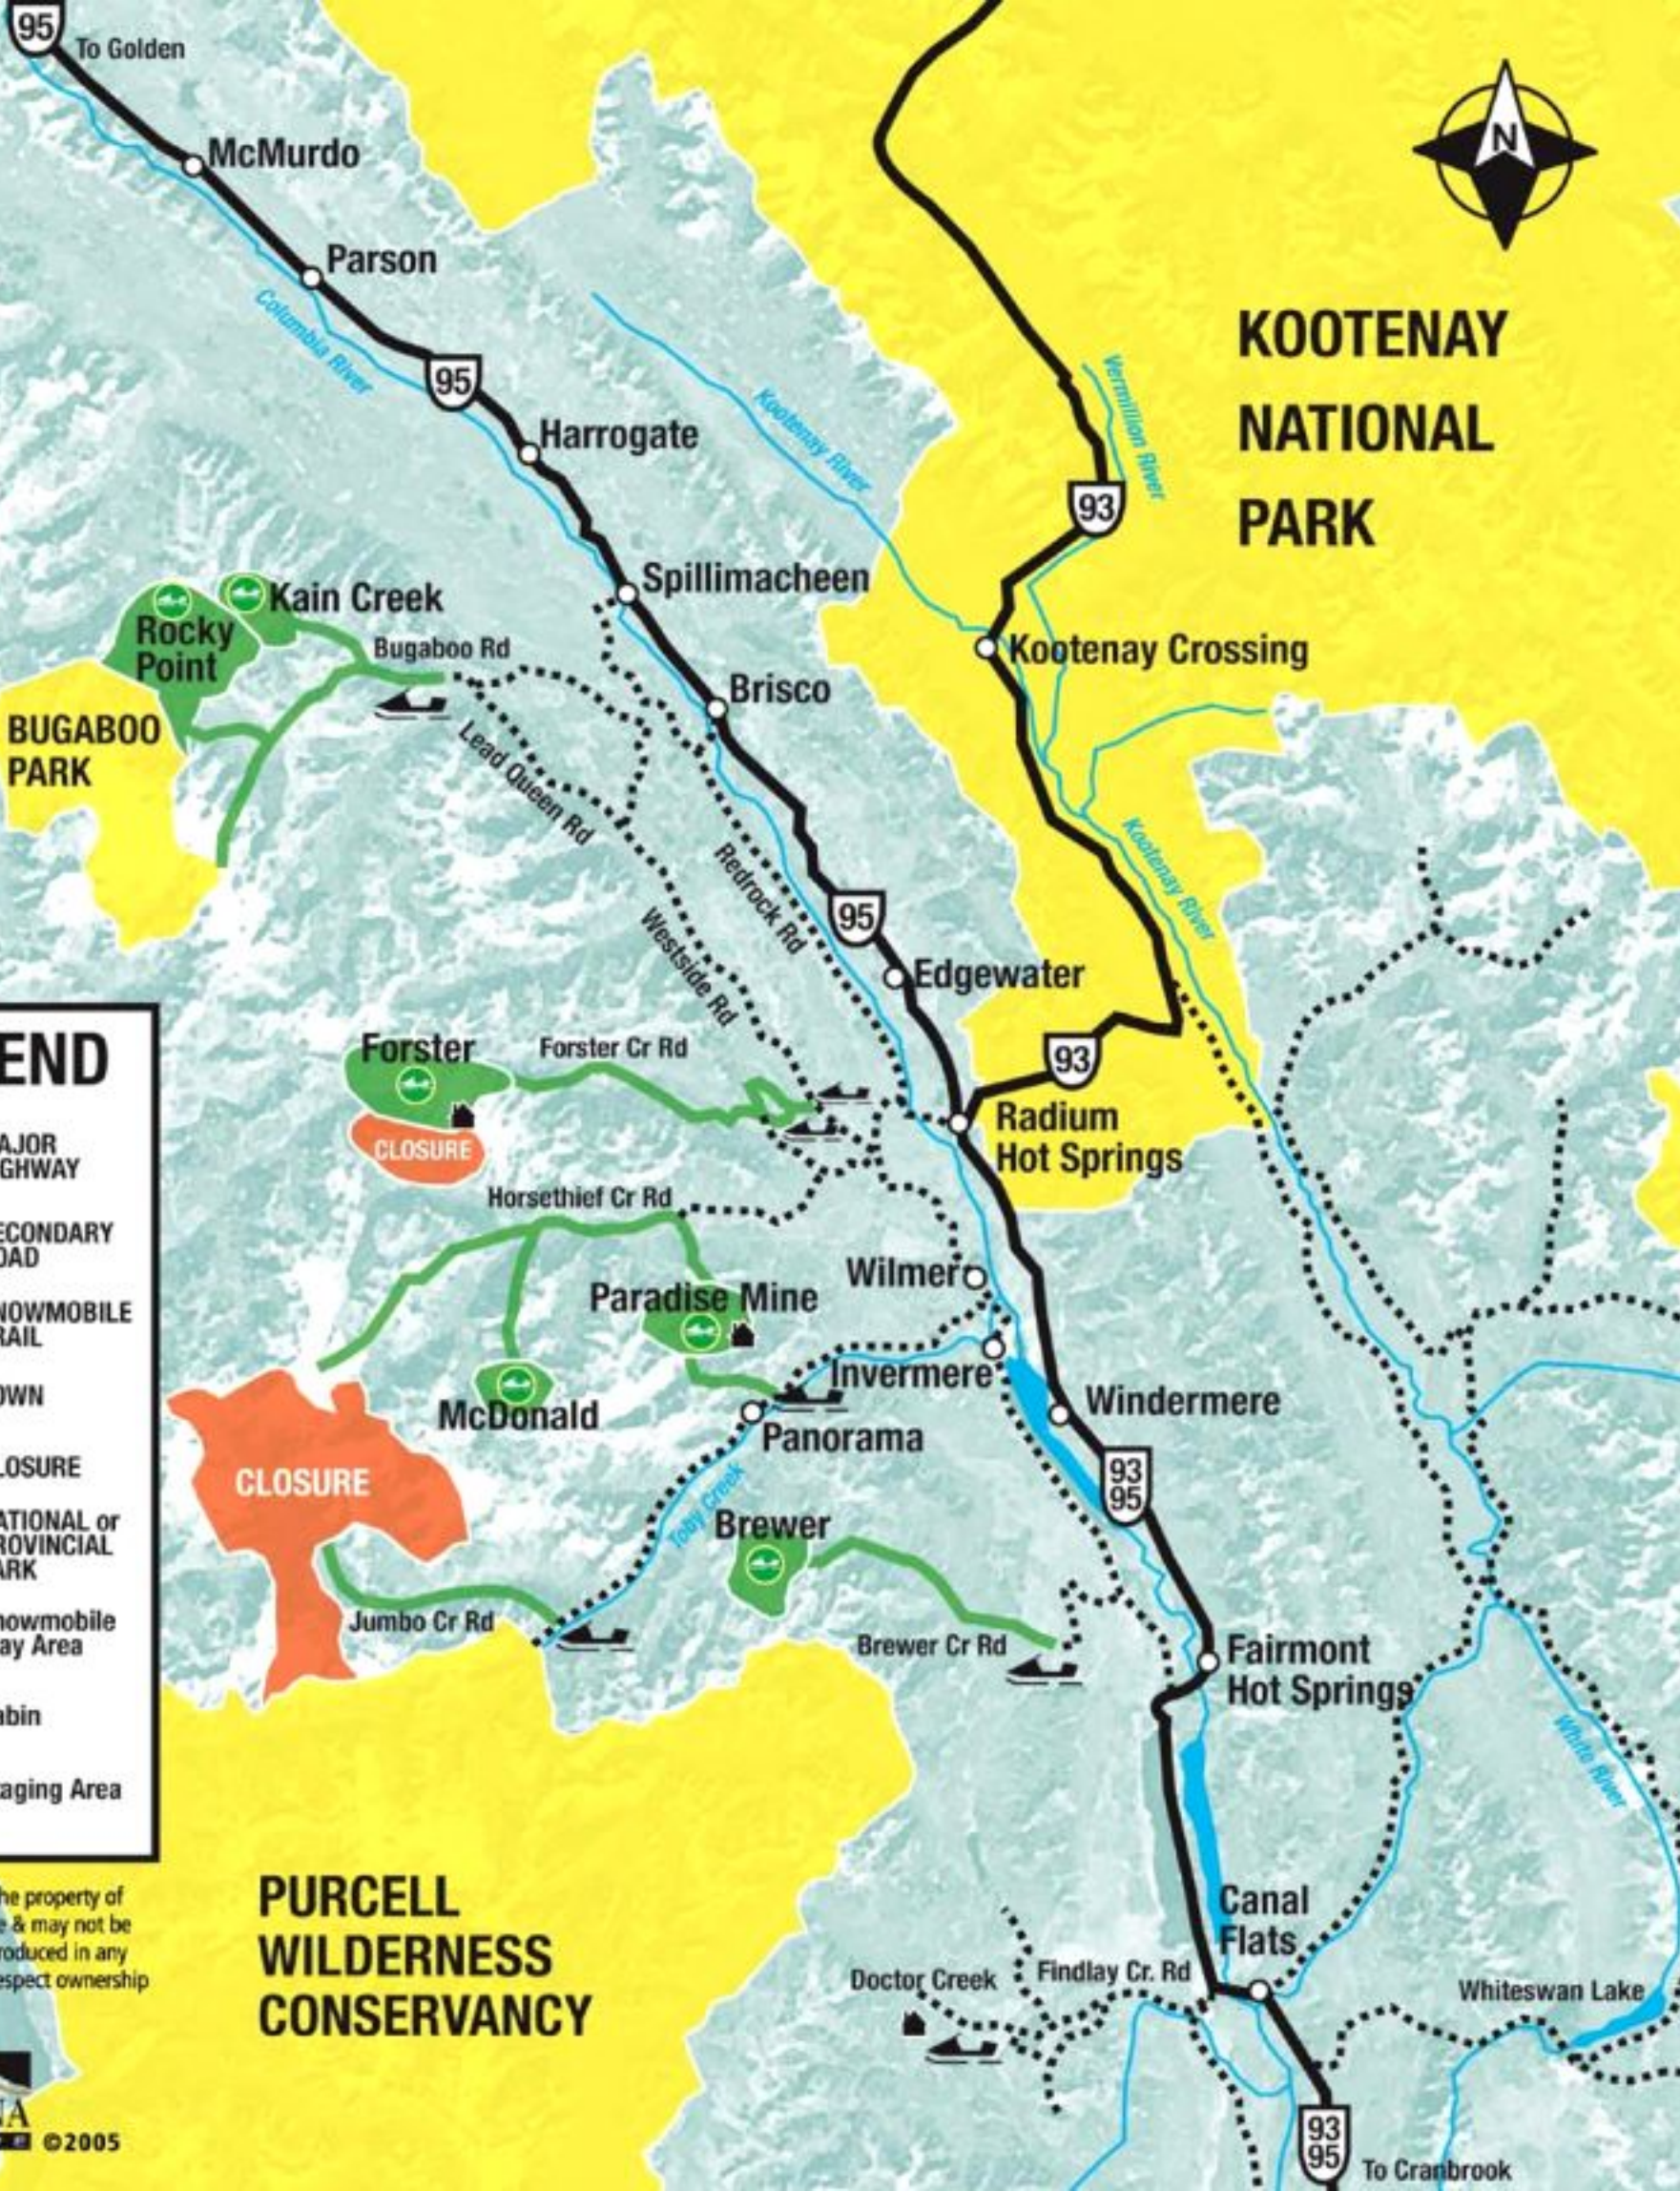

KOOTENAY NATIONAL PARK

LEGEND

-  MAJOR HIGHWAY
-  SECONDARY ROAD
-  SNOWMOBILE TRAIL
-  TOWN
-  CLOSURE
-  NATIONAL or PROVINCIAL PARK
-  Snowmobile Play Area
-  Cabin
-  Staging Area

PURCELL WILDERNESS CONSERVANCY

These Maps are the property of Mackena Creative & may not be duplicated or reproduced in any manner. Please respect ownership and copyright!